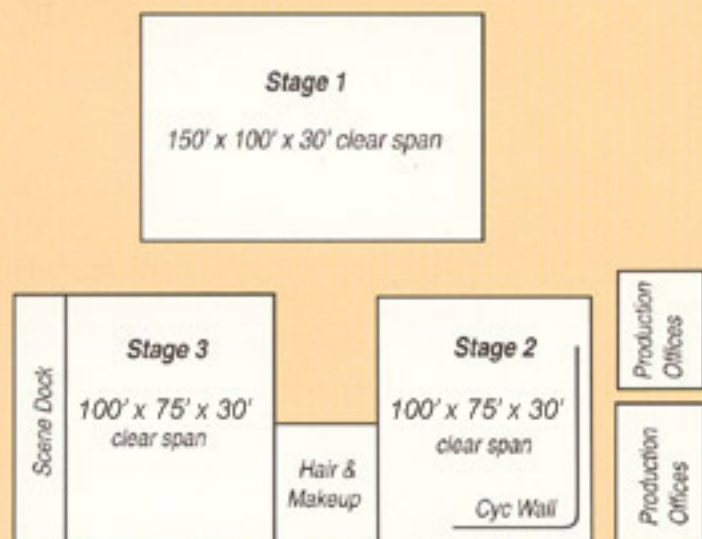

River Wood Facility Layout

The River Wood complex is a complete turn-key facility with a convenient layout offering easy access for any size production to move in, "plug in", and start work.

Directions

From Downtown or from the airport, take Interstate 85 south to Exit 12 (the Fairburn / Peachtree City, Highway 74 exit). Turn left off the exit onto Highway 74 toward Peachtree City. Stay on Highway 74 until it dead ends into Highway 85.

Turn right onto Highway 85 and go 3 miles until you reach Highway 16. Turn left onto Highway 16.

Drive 300 feet and turn left onto Chestlehurst Road. Follow Chestlehurst until you reach the River Wood Studios facility.