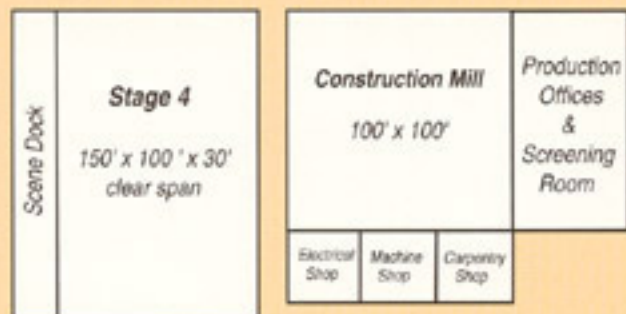

River Wood Facility Layout

The River Wood complex is a complete turn-key facility with a convenient layout offering easy access for any size production to move in, "plug in", and start work.

Directions

From Downtown or from the airport, take Interstate 85 south to Exit 12 (the Fairburn / Peachtree City, Highway 74 exit). Turn left off the exit onto Highway 74 toward Peachtree City. Stay on Highway 74 until it dead ends into Highway 85.

Turn right onto Highway 85 and go 3 miles until you reach Highway 16. Turn left onto Highway 16.

Drive 300 feet and turn left onto Chestlehurst Road. Follow Chestlehurst until you reach the River Wood Studios facility.